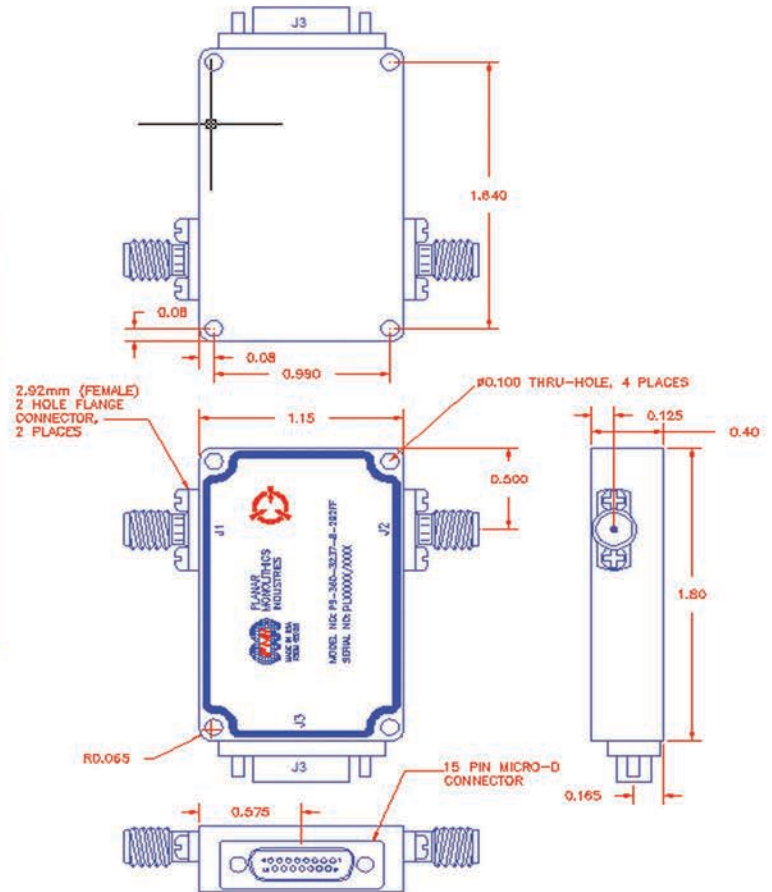

Email: sales@pmi-rf.com | www.pmi-rf.com

ISO9001:2008 Certified

Switching Speed (Rise Time, Delay On)

Yellow Trace: Input Signal
Green Trace: Phase Measured with a Mixer

Phase Graphs

Switching Speed (Fall Time, Delay Off)

Yellow Trace: Input Signal
Green Trace: Phase Measured with a Mixer

PLANAR MONOLITHICS INDUSTRIES, INC.

7311-F Grove Road, Frederick,
Maryland 21704 USA |

Tel: 301-662-5019 | Fax: 301-662-1731

4921 Roberts J. Mathews Parkway
Suite 1 El Dorado Hills, CA 95762 USA