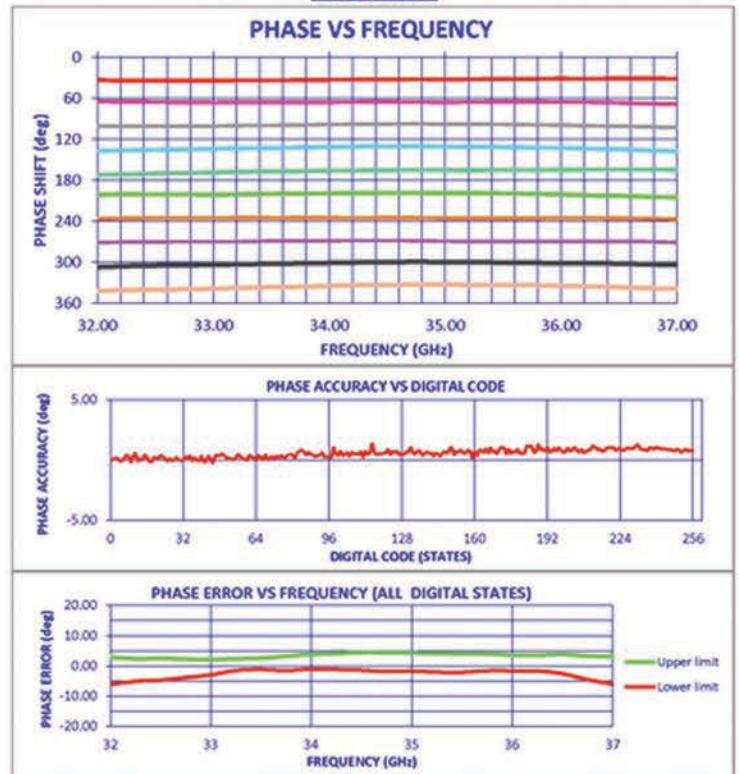

Planar Monolithics Industries, Inc.

RF & Microwave Components and Modules to 40GHz

ISO9001:2008 Certified

May 21, 2014

32.0 to 37.0GHz 8-Bit Digital Phase Shifter

PMI Model No. PS-360-3237-8-292FF

PMI Model No. PS-360-3237-8-292FF is a High Speed, Millimeter Wave, 8-Bit Digitally Controlled, Phase Shifter that operates over the frequency range of 32.0 to 37.0GHz. This phase shifter offers a low insertion loss of 13dB typically and maintains a VSWR of 1.8:1. The total phase shift range is 358.593° having a step size of 1.406° and switches between states in less than 500ns. This model provides a high level of accuracy by offering an amplitude error of ±1.5dB and a phase shift error of ±1.3°. Ultra-Low DC Current consumption is offered at +15VDC, 20mA and -15VDC, 10mA. This unit is supplied in a small housing measuring 1.15" x 1.80" x 0.4" with 2.92mm female connectors.

Email: sales@pmi-rf.com | www.pmi-rf.com

ISO9001:2008 Certified

Switching Speed (Rise Time, Delay On)

Yellow Trace: Input Signal
Green Trace: Phase Measured with a Mixer

Phase Graphs

Switching Speed (Fall Time, Delay Off)

Yellow Trace: Input Signal
Green Trace: Phase Measured with a Mixer

PLANAR MONOLITHICS INDUSTRIES, INC.

7311-F Grove Road, Frederick,
Maryland 21704 USA |

Tel: 301-662-5019 | Fax: 301-662-1731

4921 Roberts J. Mathews Parkway
Suite 1 El Dorado Hills, CA 95762 USA