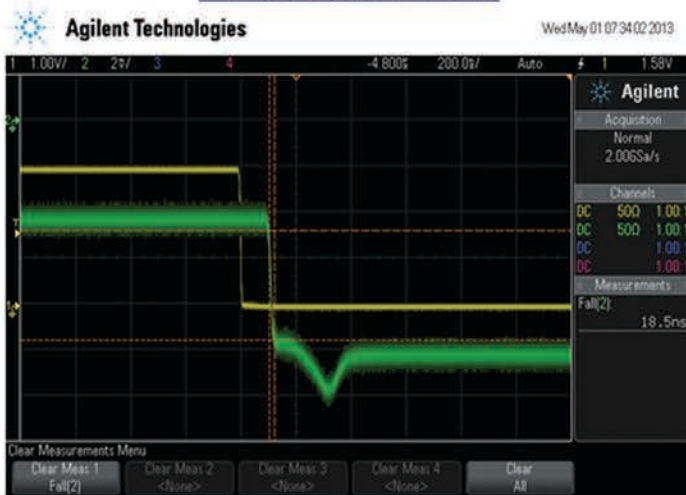

Planar Monolithics Industries, Inc.

RF & Microwave Components and Modules to 40GHz

ISO9001:2008 Certified

May 21, 2014

32.0 to 37.0GHz 8-Bit Digital Phase Shifter

PMI Model No. PS-360-3237-8-292FF

PMI Model No. PS-360-3237-8-292FF is a High Speed, Millimeter Wave, 8-Bit Digitally Controlled, Phase Shifter that operates over the frequency range of 32.0 to 37.0GHz. This phase shifter offers a low insertion loss of 13dB typically and maintains a VSWR of 1.8:1. The total phase shift range is 358.593° having a step size of 1.406° and switches between states in less than 500ns. This model provides a high level of accuracy by offering an amplitude error of ±1.5dB and a phase shift error of ±1.3°. Ultra-Low DC Current consumption is offered at +15VDC, 20mA and -15VDC, 10mA. This unit is supplied in a small housing measuring 1.15" x 1.80" x 0.4" with 2.92mm female connectors.

Email: sales@pmi-rf.com | www.pmi-rf.com

ISO9001:2008 Certified

Switching Speed (Rise Time, Delay On)

Yellow Trace: Input Signal
Green Trace: Phase Measured with a Mixer

Phase Graphs

Switching Speed (Fall Time, Delay Off)

Yellow Trace: Input Signal
Green Trace: Phase Measured with a Mixer

PLANAR MONOLITHICS INDUSTRIES, INC.

7311-F Grove Road, Frederick,
Maryland 21704 USA |

Tel: 301-662-5019 | Fax: 301-662-1731

4921 Roberts J. Mathews Parkway
Suite 1 El Dorado Hills, CA 95762 USA