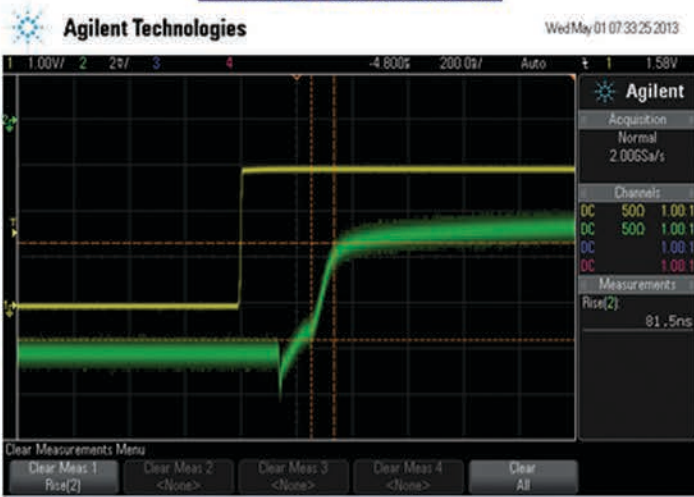

Planar Monolithics Industries, Inc.

RF & Microwave Components and Modules to 40GHz

ISO9001:2008 Certified

May 21, 2014

32.0 to 37.0GHz 8-Bit Digital Phase Shifter

PMI Model No. PS-360-3237-8-292FF

PMI Model No. PS-360-3237-8-292FF is a High Speed, Millimeter Wave, 8-Bit Digitally Controlled, Phase Shifter that operates over the frequency range of 32.0 to 37.0GHz. This phase shifter offers a low insertion loss of 13dB typically and maintains a VSWR of 1.8:1. The total phase shift range is 358.593° having a step size of 1.406° and switches between states in less than 500ns. This model provides a high level of accuracy by offering an amplitude error of ±1.5dB and a phase shift error of ±1.3°. Ultra-Low DC Current consumption is offered at +15VDC, 20mA and -15VDC, 10mA. This unit is supplied in a small housing measuring 1.15" x 1.80" x 0.4" with 2.92mm female connectors.

Email: sales@pmi-rf.com | www.pmi-rf.com

ISO9001:2008 Certified

Switching Speed (Rise Time, Delay On)

Yellow Trace: Input Signal
Green Trace: Phase Measured with a Mixer

Phase Graphs

Switching Speed (Fall Time, Delay Off)